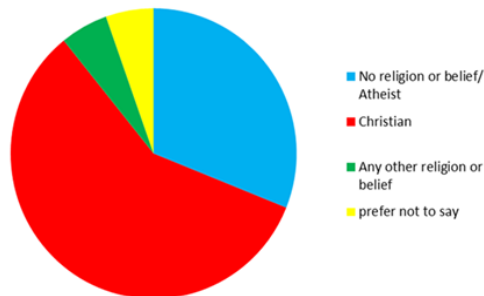

Lanyon Bowdler Diversity Survey 2019

Summary Results as at June 2019

No. staff completing survey – 78	
Partners	8
Fee Earners	33
Support Staff	35
Not Stated	2

Role at the firm

Age

Gender

Religion/belief

What type of school did you mainly attend between the ages of 11 & 16?

What is the highest level of qualifications achieved by either of your parent(s) or guardian(s) by the time you were 18?