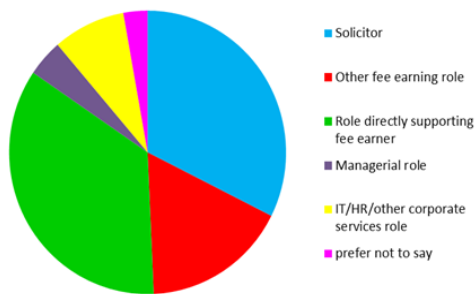

Lanyon Bowdler Diversity Survey 2019

Summary Results as at June 2019

No. staff completing survey – 78	
Partners	8
Fee Earners	33
Support Staff	35
Not Stated	2

Role at the firm

Age

Gender

Religion/belief

What type of school did you mainly attend between the ages of 11 & 16?

What is the highest level of qualifications achieved by either of your parent(s) or guardian(s) by the time you were 18?