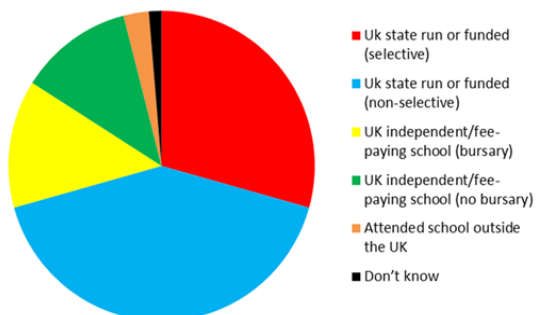

Lanyon Bowdler Diversity Survey 2019

Summary Results as at June 2019

No. staff completing survey – 78	
Partners	8
Fee Earners	33
Support Staff	35
Not Stated	2

Role at the firm

Age

Gender

Religion/belief

What type of school did you mainly attend between the ages of 11 & 16?

What is the highest level of qualifications achieved by either of your parent(s) or guardian(s) by the time you were 18?