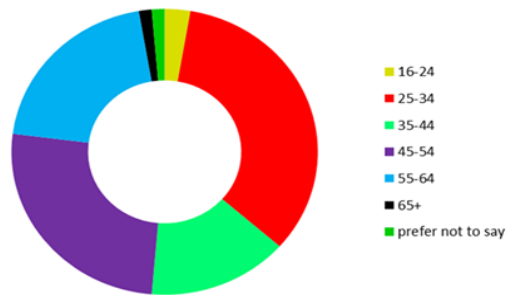

Lanyon Bowdler Diversity Survey 2019

Summary Results as at June 2019

No. staff completing survey – 78	
Partners	8
Fee Earners	33
Support Staff	35
Not Stated	2

Role at the firm

Age

Gender

Religion/belief

What type of school did you mainly attend between the ages of 11 & 16?

What is the highest level of qualifications achieved by either of your parent(s) or guardian(s) by the time you were 18?