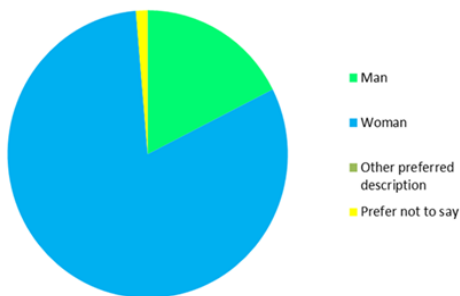

Lanyon Bowdler Diversity Survey 2019

Summary Results as at June 2019

No. staff completing survey – 78	
Partners	8
Fee Earners	33
Support Staff	35
Not Stated	2

Role at the firm

Age

Gender

Religion/belief

What type of school did you mainly attend between the ages of 11 & 16?

What is the highest level of qualifications achieved by either of your parent(s) or guardian(s) by the time you were 18?