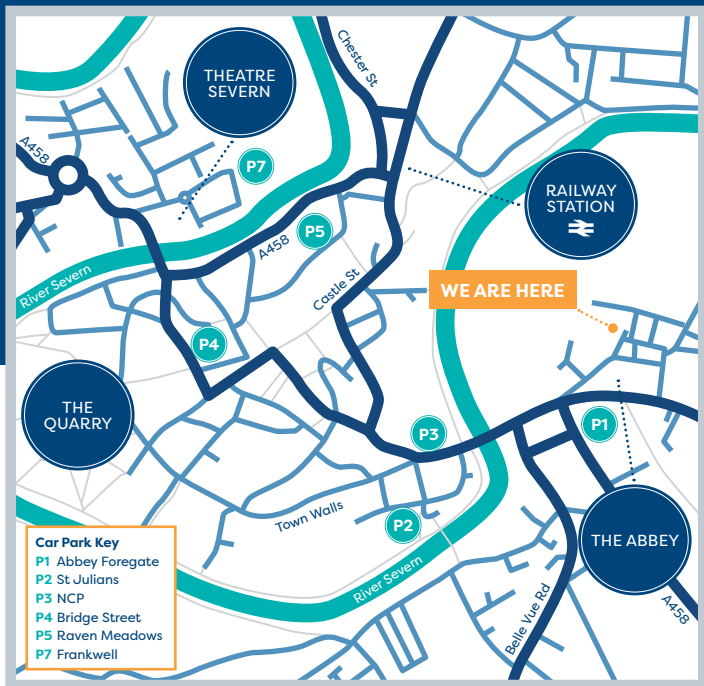

Shrewsbury Office

Chapter House North, Abbey Lawn, Abbey Foregate,
Shrewsbury SY2 5DE Tel: 01743 280280 Fax: 01743 282340

Lanyon Bowdler
SOLICITORS

info@lblaw.co.uk
www.lblaw.co.uk